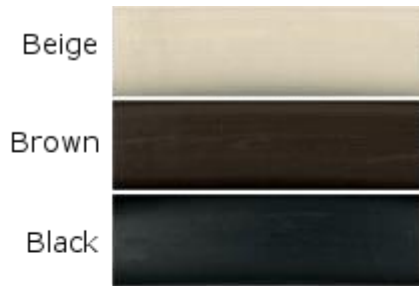

Available COLOUR CHOICES (More Stain Choices Are Available)

Tabletops

Table Base (Legs)

Edge

PVC

2MM